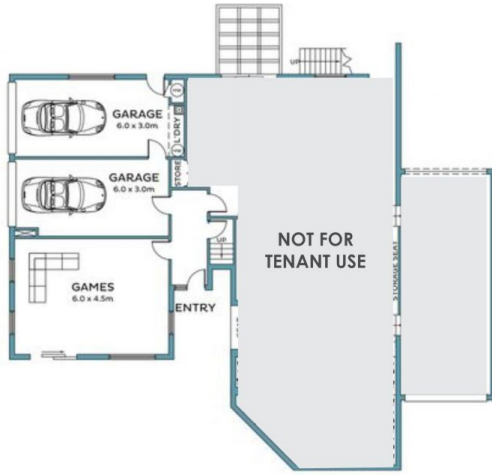

GROUND FLOOR