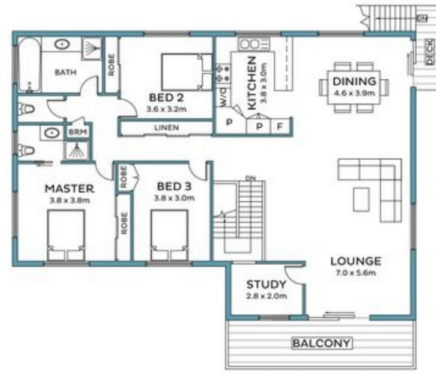

UPPER LEVEL ONLY, INCLUDING DOWNSTAIRS RUMPUS, TWO SINGLE REMOTE LOCK UP GARAGES & POOL!

UPSTAIRS:

- Open plan, air conditioned, living dining that opens out to deck
- Spacious kitchen with Caesar-stone bench tops, stainless steel appliances, including a plumbed in fridge which stays in the property
- Three good sized bedrooms - all with built in robes and ceiling fans
- Master bedroom also has ensuite bathroom
- Modern family bathroom, also with Caesar-stone bench

**Allison Altoft**  
**0738434511**

GROUND FLOOR

FIRST FLOOR