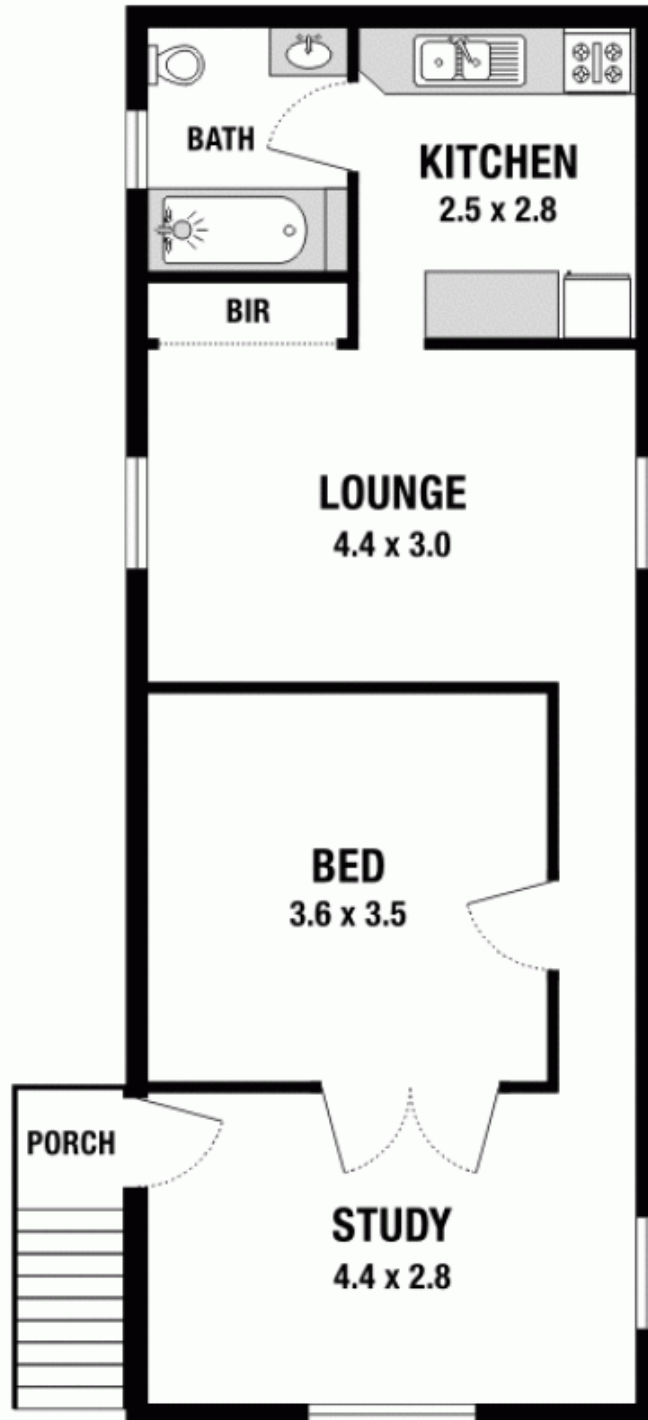

Wonderful features include:

Large internal area 55 sq.m (approx)

1 Spacious bedroom

Large seperate study

Central Lounge

**Luc Iovenitti**  
07 3843 4511

# 5/638 Brunswick Street, New Farm

Please note: All stated dimensions are approximate only. Particulars given are for general information only and do not constitute any representation on the part of the vendor or agent.